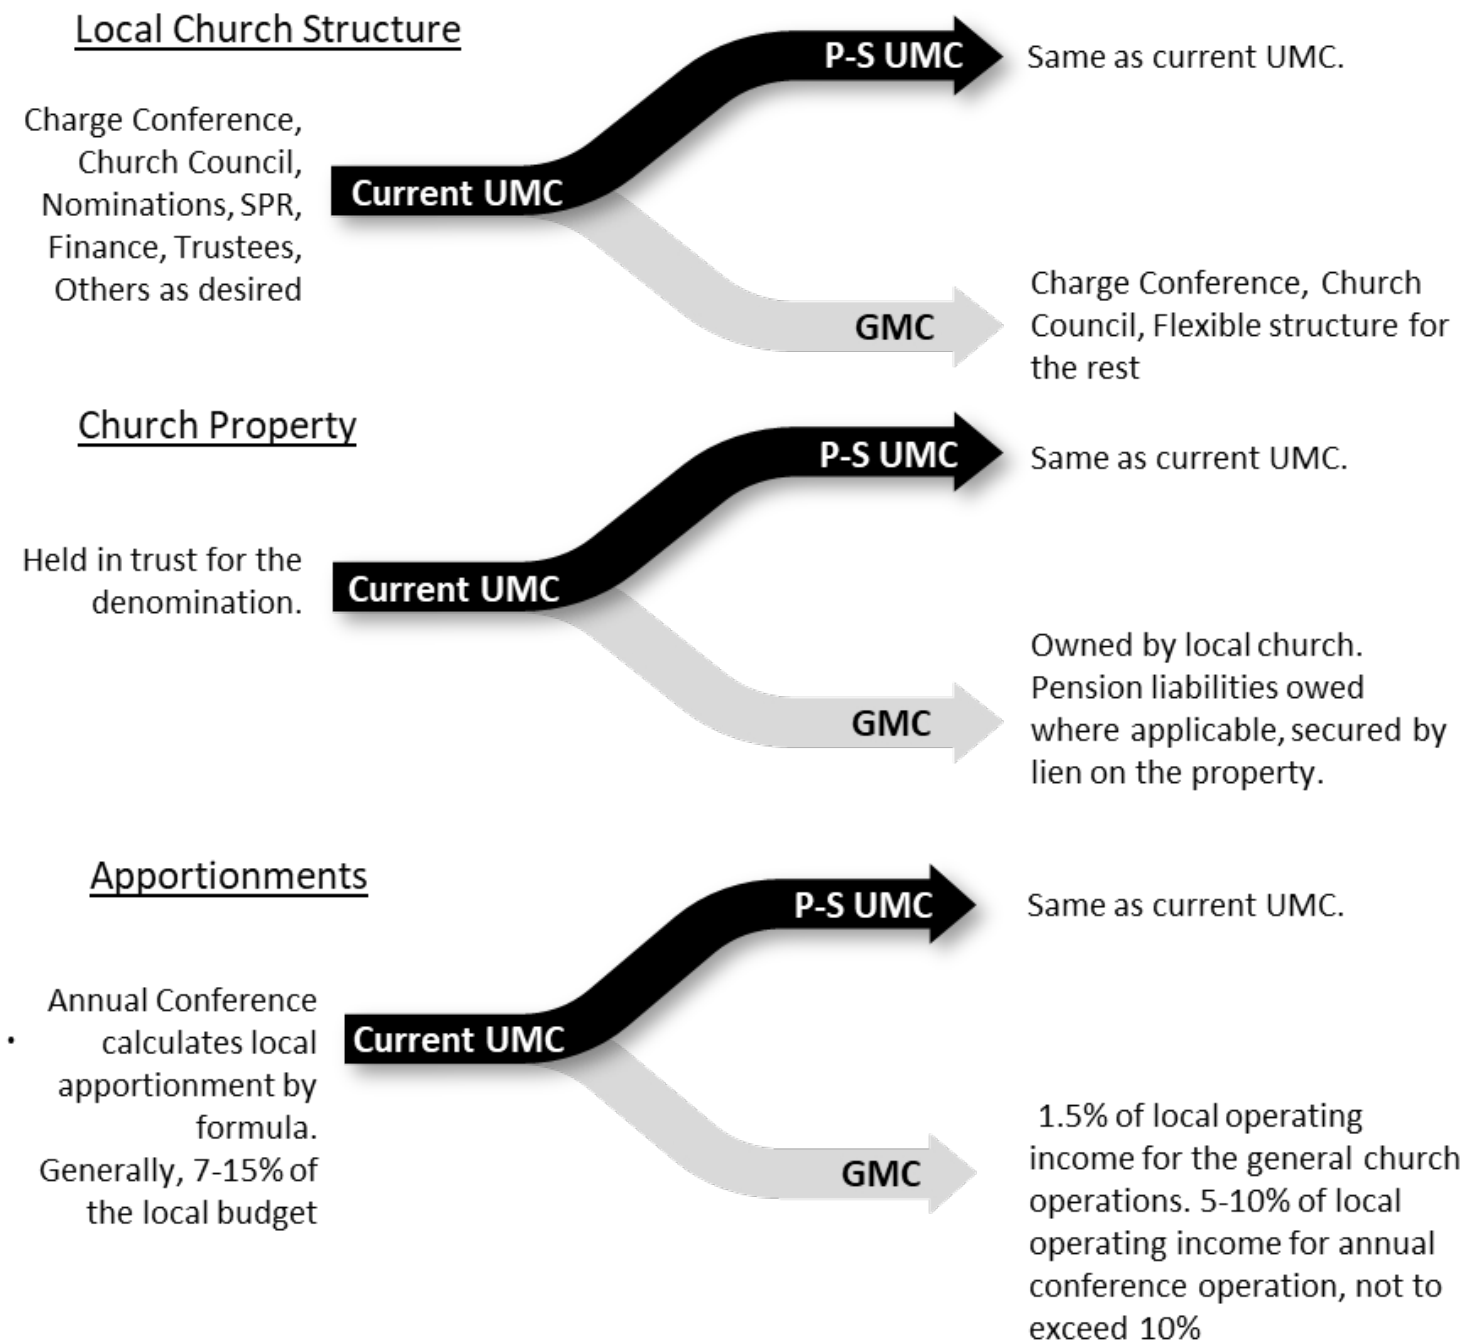

Discernment Communication (#4)

UMC Current Local Church

VS

Post-Separation UMC and Global Methodist Church Comparison Chart

Discernment Communication (#4)

UMC Current Local Church

vs

Post-Separation UMC and Global Methodist Church Comparison Chart

Please find all previous Discernment Communications and other informational material in the Gathering Place and in the Narthex.

See http://www.sidneyfirst.com/umc_process.aspx for information, videos and important dates